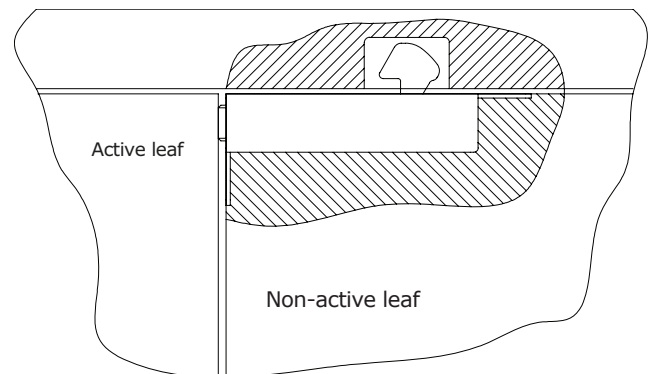

### DESCRIPTION

Automatic bolt for fire door pairs, which is recessed into the head of the non active leaf, and automatically bolts the non-active leaf when the active leaf returns to the closed position.

### FEATURES

- Suitable for Pyropanel Fire Rated pair doorsets.
- Designed to securely hold the non-active leaf closed in the event of a fire scenario.
- Fire Rated up to 4 hrs.
- Fail safe.
- Manufactured in Australia.
- Easy to install.
- Head of the door frame requires a rectangular hole.

**Front elevation showing disengaged Auto bolt with active door leaf open.**

**Front elevation showing engaged Auto bolt after active door leaf is closed.**