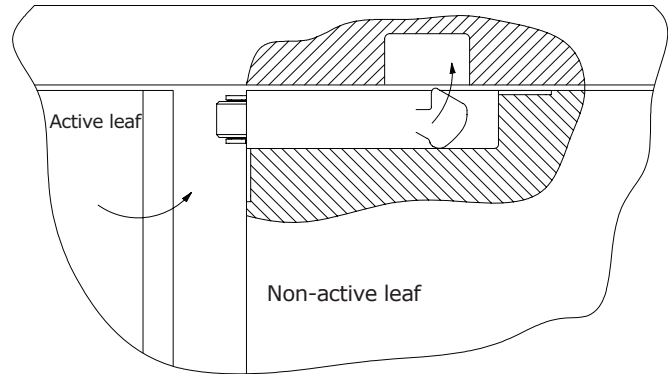

ACCESSORIES

Pyropanel Auto Bolt

DESCRIPTION

Automatic bolt for fire door pairs, which is recessed into the head of the non active leaf, and automatically bolts the non-active leaf when the active leaf returns to the closed position.

FEATURES

- Suitable for Pyropanel Fire Rated pair doorsets.
- Designed to securely hold the non-active leaf closed in the event of a fire scenario.
- Fire Rated up to 4 hrs.
- Fail safe.
- Manufactured in Australia.
- Easy to install.
- Head of the door frame requires a rectangular hole.

Front elevation showing disengaged Auto bolt with active door leaf open.