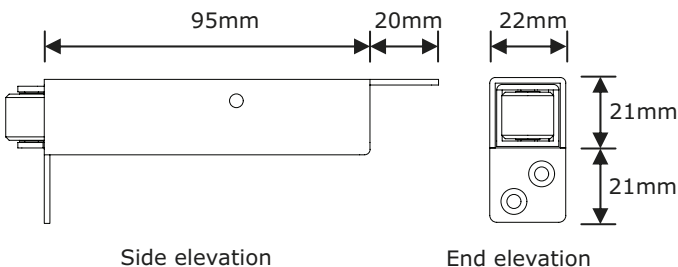

### DESCRIPTION

Automatic bolt for fire door pairs, which is recessed into the head of the non active leaf, and automatically bolts the non-active leaf when the active leaf returns to the closed position.

### FEATURES

- Suitable for Pyropanel Fire Rated pair doorsets.
- Designed to securely hold the non-active leaf closed in the event of a fire scenario.
- Fire Rated up to 4 hrs.
- Fail safe.
- Manufactured in Australia.
- Easy to install.
- Head of the door frame requires a rectangular hole.

**Front elevation showing disengaged Auto bolt with active door leaf open.**

**Front elevation showing engaged Auto bolt after active door leaf is closed.**