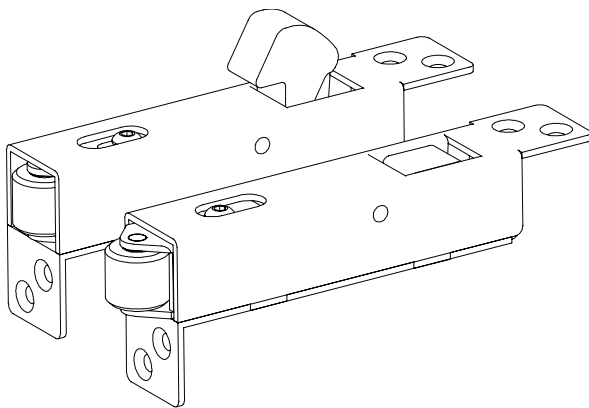

### DESCRIPTION

Automatic bolt for fire door pairs, which is recessed into the head of the non active leaf, and automatically bolts the non-active leaf when the active leaf returns to the closed position.

### FEATURES

- Suitable for Pyropanel Fire Rated pair doorsets.
- Designed to securely hold the non-active leaf closed in the event of a fire scenario.
- Fire Rated up to 4 hrs.
- Fail safe.
- Manufactured in Australia.
- Easy to install.
- Head of the door frame requires a rectangular hole.

**Front elevation showing disengaged Auto bolt with active door leaf open.**

**Front elevation showing engaged Auto bolt after active door leaf is closed.**